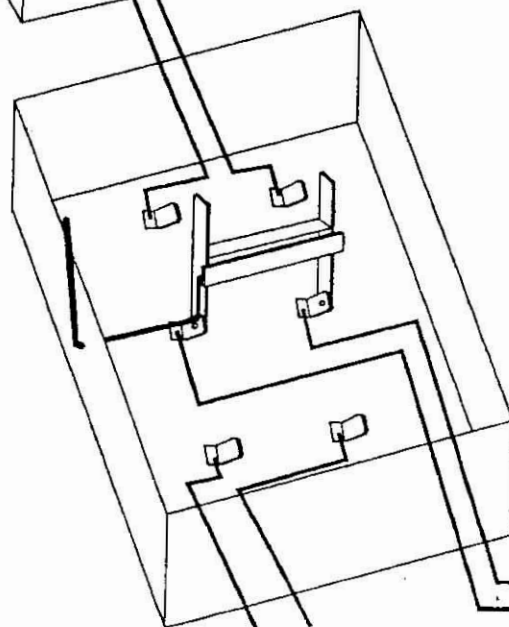

Please contact North Arkansas Electric Cooperative's engineering department at 870-895-6213 before beginning work.

NAEC Source Lines

Breaker or Disconnect Switch  
Mounted on Load Side of Meter

North Arkansas Electric Cooperative, Inc.  
Salem, Arkansas

9/19/97 dfl

dwg name = transfersw.dwg

Members Load

Members Generator